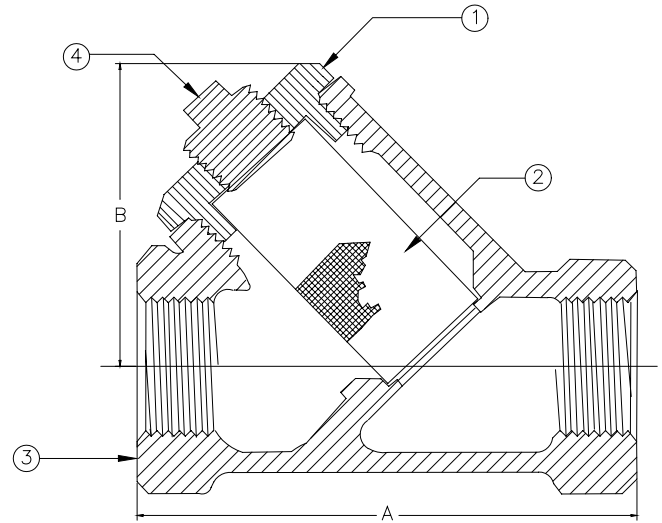

UNITED BRASS WORKS, INC.

714 S. Main St., Randleman, NC 27317

Tel: 800-334-3035 Fax: 800-498-4696 www.ubw.com

Model 200WBP Strainer With Brass Plug

**200WSP @ 406° Max
400 WOG
100% Pressure Tested
Threaded Ends**

All Available in 24, 50 or 100 Mesh screen sizes.

MATERIAL LIST		
NO.	DESCRIPTION	MATERIAL
1	Cap (1/4" - 1") Cap (1 1/4" - 2")	Brass Bronze
2	Screen	Stainless Steel
3	Body	Bronze
4	Plug	Brass

Size	1/4"	3/8"	1/2"	3/4"	1"	1 1/4"	1 1/2"	2"
A	2.73	2.72	2.84	3.41	3.94	5.41	6.81	8.19
B	1.87	1.87	1.81	2.09	2.86	4.13	4.31	5.00
Ship Wgt. (lbs)	0.75	0.78	0.81	1.36	2.39	2.39	5.78	10.13
Qty. Per Ctn.	12	12	12	12	6	6	4	2